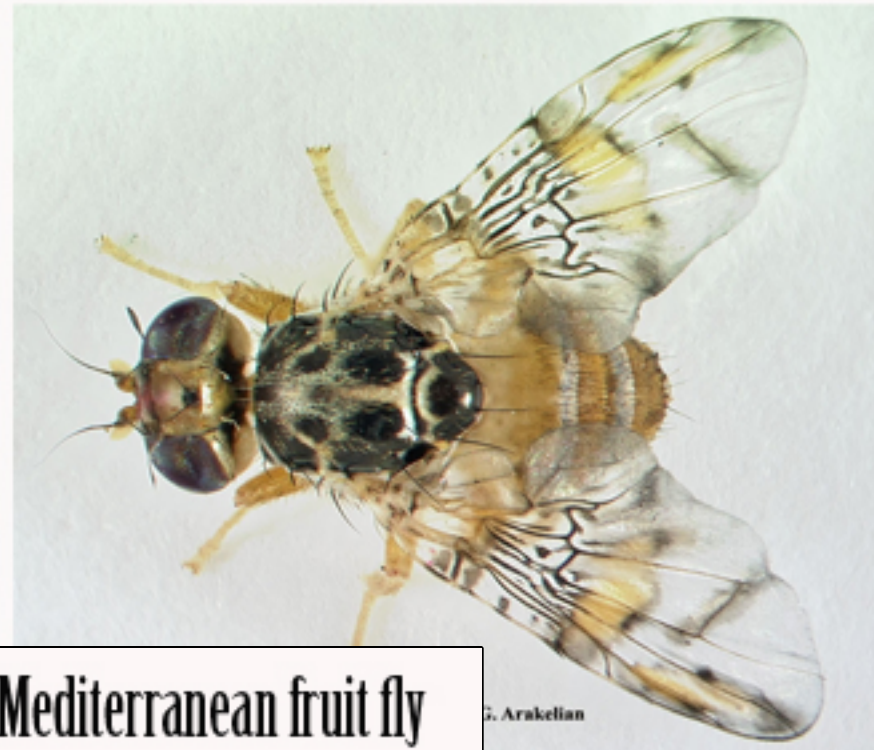

CALIFORNIA'S MOST WANTED INSECT PESTS*

Mediterranean fruit fly

Oriental fruit fly

Japanese beetle

Guava fruit fly

Gypsy moth

Melon fruit fly

Emerald ash borer

European corn borer

Asian longhorned beetle

Mexican fruit fly

Khapra beetle

European pine shoot moth

- LOS ANGELES COUNTY -
DEPARTMENT OF AGRICULTURAL COMMISSIONER/
WEIGHTS AND MEASURES

Prepared by G. Arakelian, Ph.D.